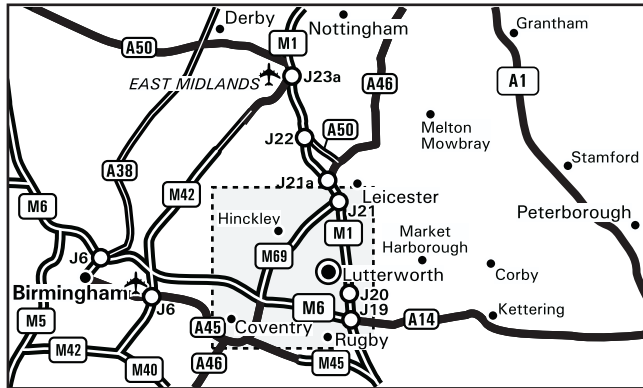

From the M1

- Leave the M1 at Junction 20 (signed Lutterworth A303 & Rugby A426).
- Join the A4303 towards Lutterworth.
- Turn right at the next roundabout onto the A426 Leicester Road.
- Continue for approximately 1.5 miles, passing through Lutterworth Town Centre.
- Turn right into Central Park and take the 3rd turning on the left then second right.
- Lavendon Group plc is the building on the left (see inset).

From the M6

- Leave the M6 at Junction 1 (signed Rugby, Lutterworth A426).
- Follow the A426 towards Lutterworth.
- Continue through Lutterworth on the A426 for a further 1.5 miles, then turn right into Central Park and take the 3rd turning on the left then second right.
- Lavendon Group plc is the building on the left (see inset).

By Train

- The nearest mainline station is Rugby.
- Taxis are available from outside the station.
- For more information on train times and fares, please call the National Rail Enquiry Line on **08457 48 49 50**.